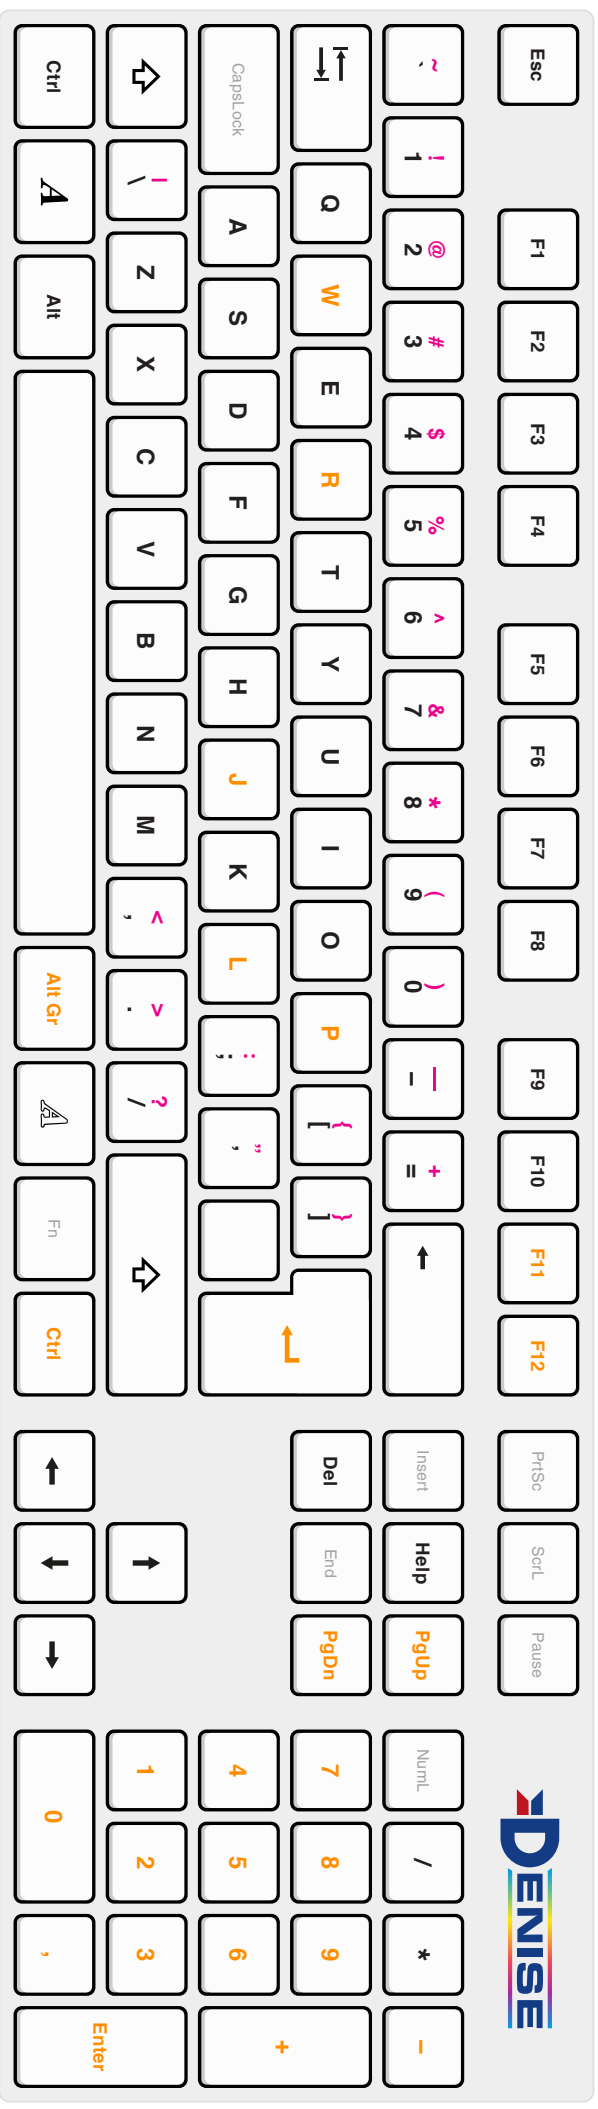

AMIGA

■ Amiga key layout (US ISO).

■ SHIFTed characters. Both SHIFt keys can be used.

■ Hotkeys. Note that you **must** use the right Ctrl / Alt(Gr) keys for these.

■ Keys not mapped.

GLOBAL HOTKEYS

Pause	Ctrl + P	Soft Reset	AltGr + R
Toggle Fullscreen	Ctrl + Enter	Hard Reset	Ctrl + R
Toggle Warp	Ctrl + W	Hard Reset/Eject Disk(s)	Ctrl + Alt + R
Toggle Status Bar	Num 0	Load Software	Ctrl + L
Toggle Menu Bar	Num ,	Swap Joysticks In Port 2	Ctrl + J
Toggle Shader	Num Enter	Saveslot +	Ctrl + PgUp
Insert Next Disk	Num +	Saveslot -	Ctrl + PgDn
Insert Previous Disk	Num -	Load State	Ctrl + F11
Change Disk (1-9)	Num 1-9	Save State	Ctrl + F12

LOCAL HOTKEYS